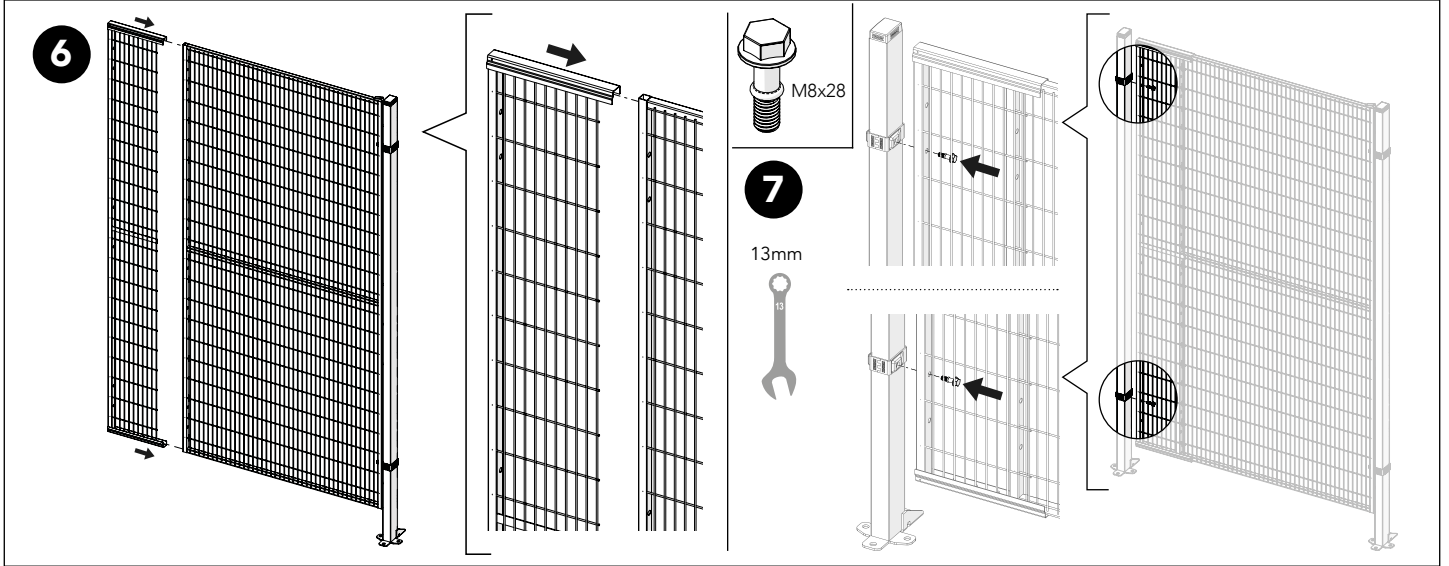

Art.no: 88754235 ver. 04