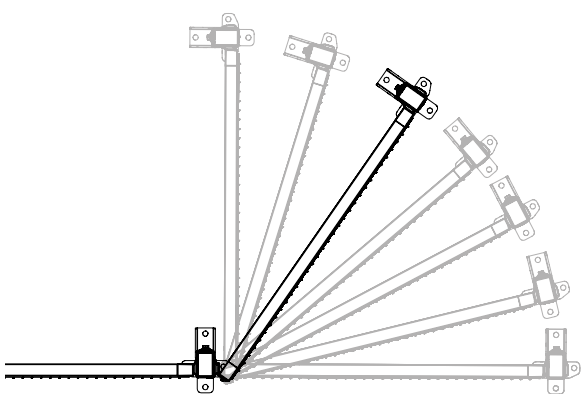

13mm

**Kit Corner Bracket**

**7**

5 mm

**8**

**9**

**10**

### Kit Corner Bracket Threaded

6

13mm

7

8

9