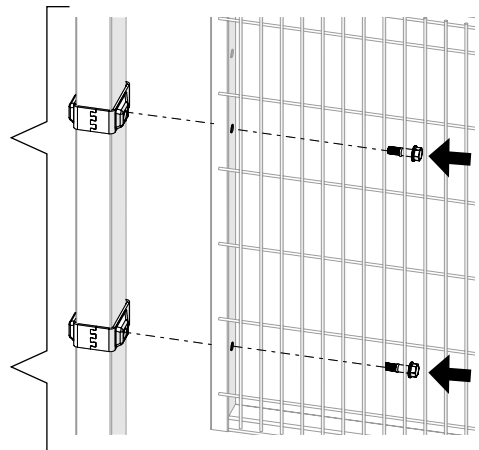

Kit Bracket SMF

6

13mm

7

8