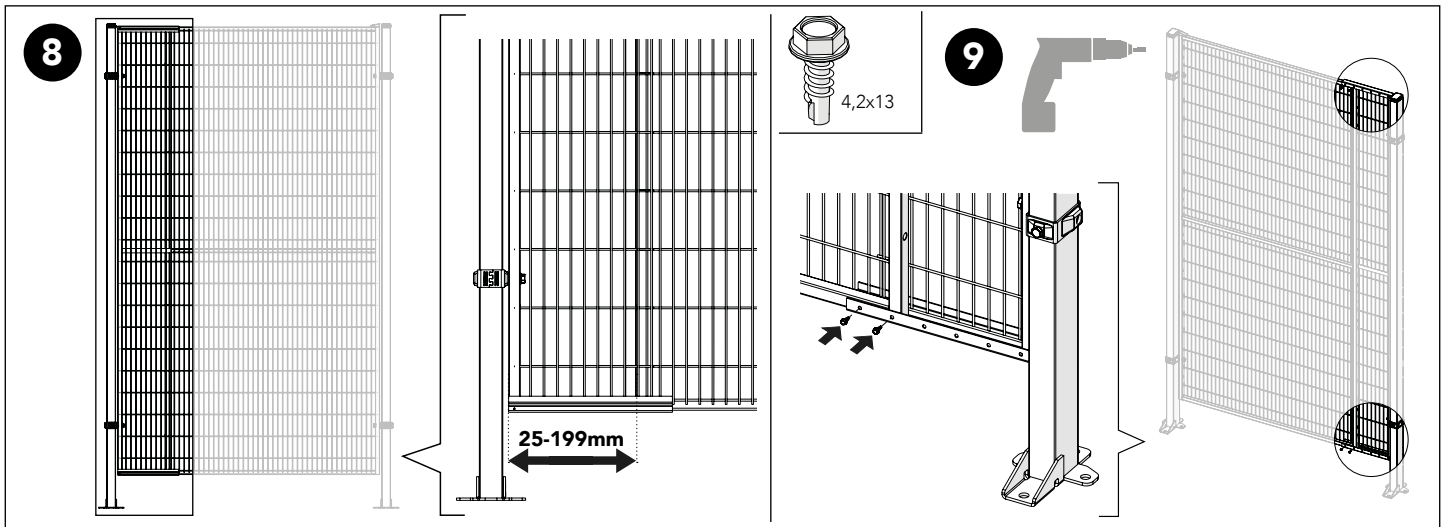

Art.no: 88754235 ver. 04