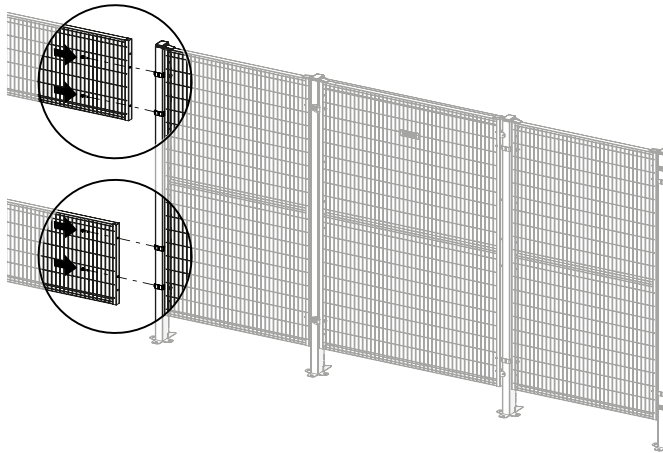

Kit Bracket SMF

6

13mm

7

8