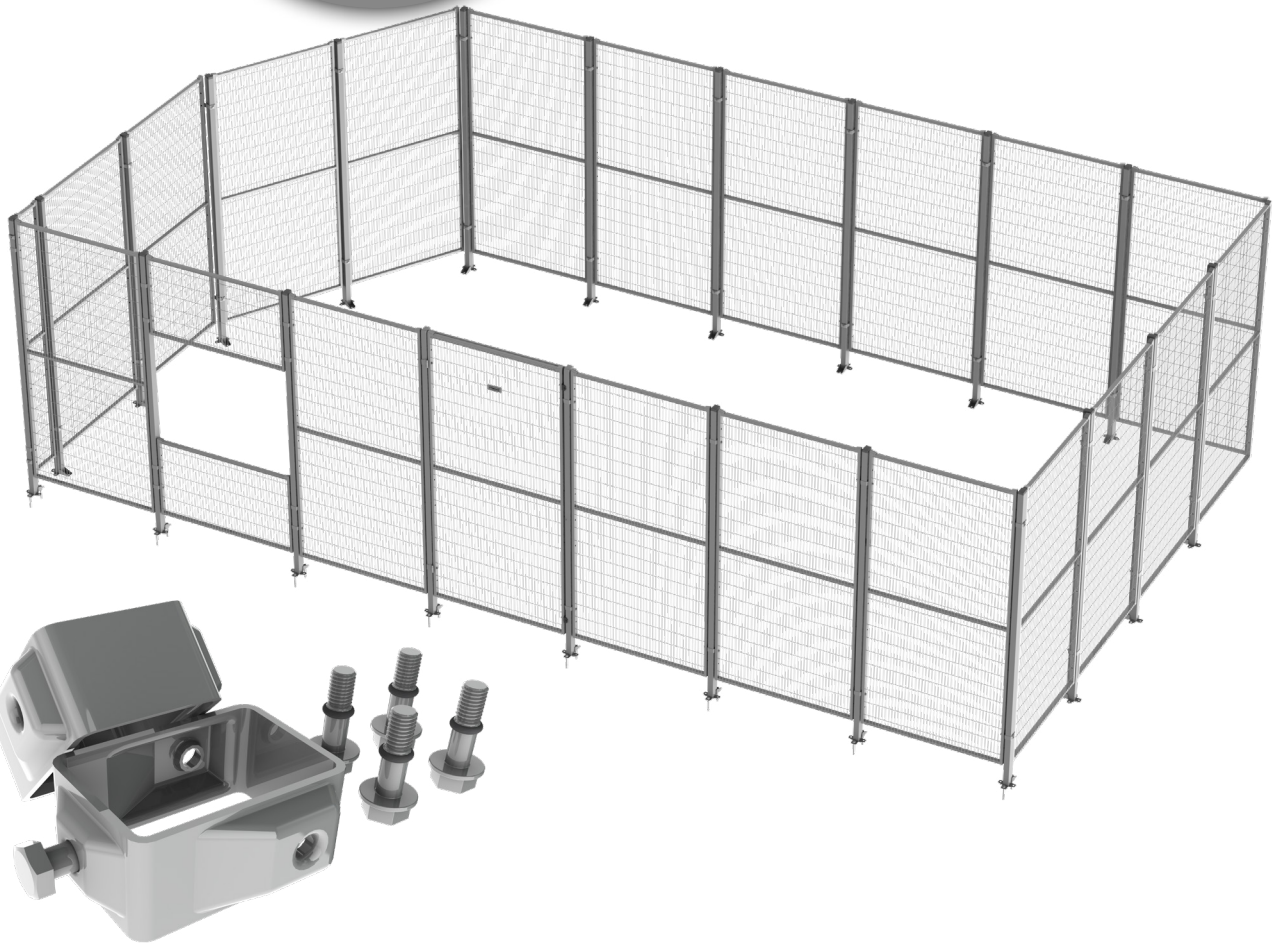

Smart Fix
System

Art no: 88754235 ver. 04
Print no: 202008-5076-EN