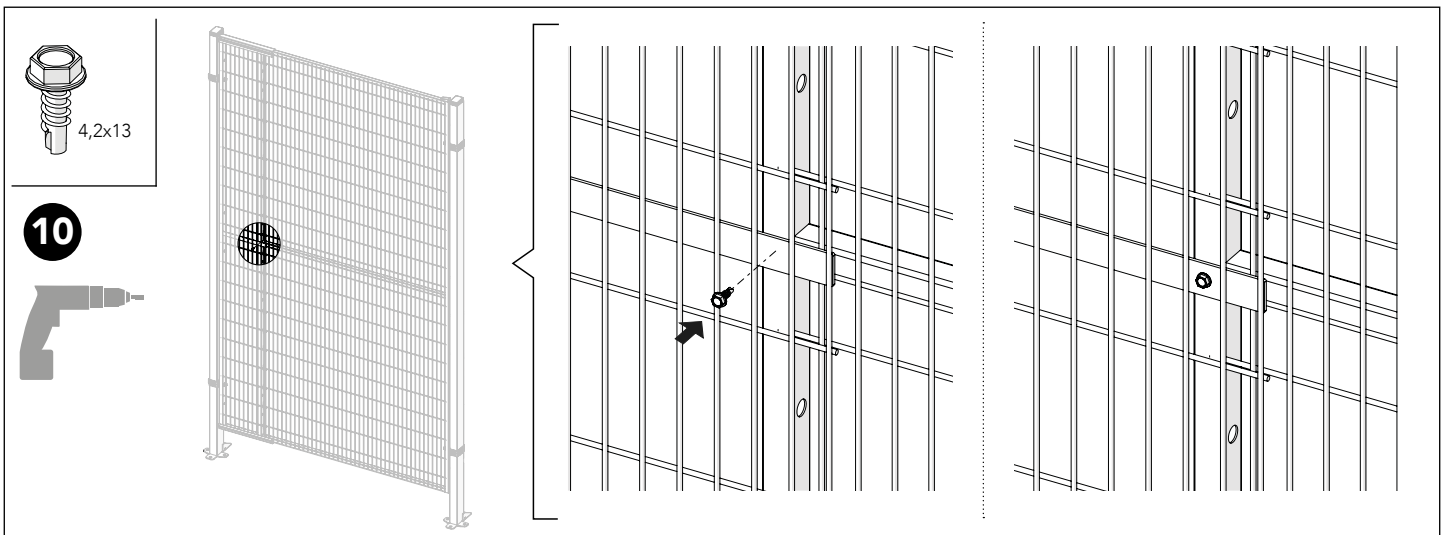

Art.no: 88754235 ver. 04