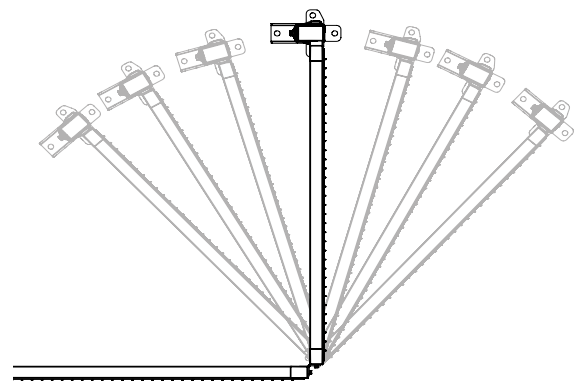

### Kit Corner Bracket Threaded

6

13mm

7

8

9