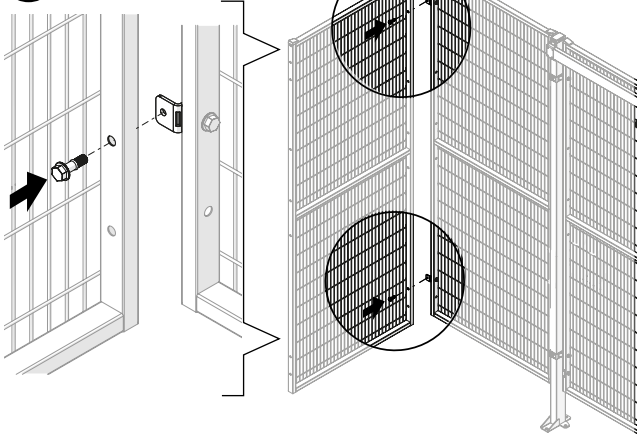

### Kit Corner Bracket Threaded

6

13mm

7

8

9