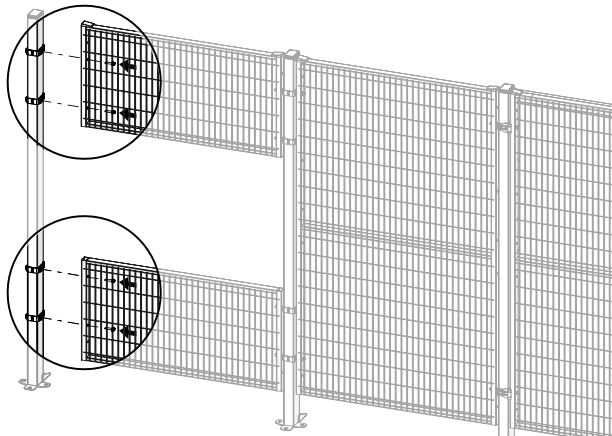

Kit Bracket SMF

6

13mm

7

8