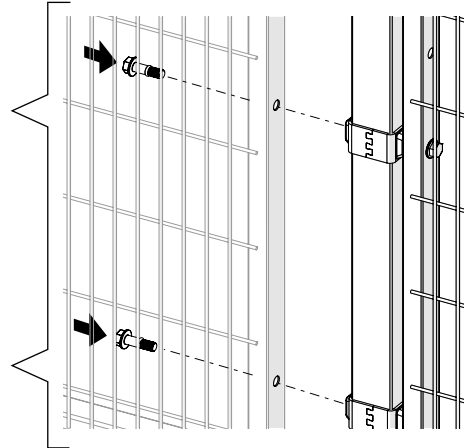

Kit Bracket SMF

6

13mm

7

8