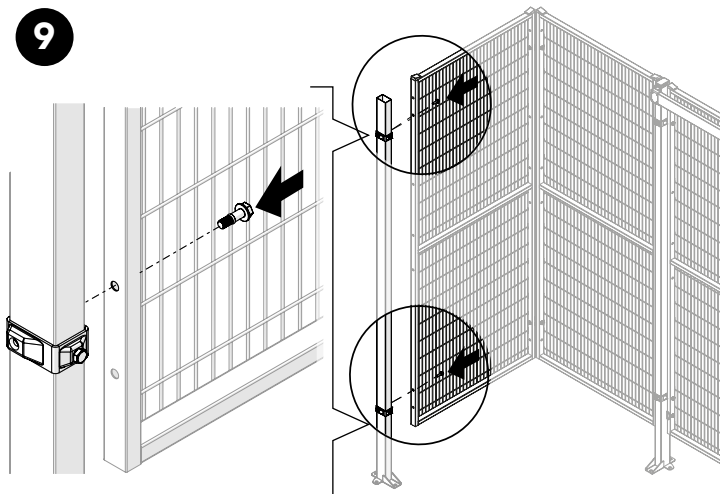

### Kit Corner Bracket Threaded

6

13mm

7

8

9