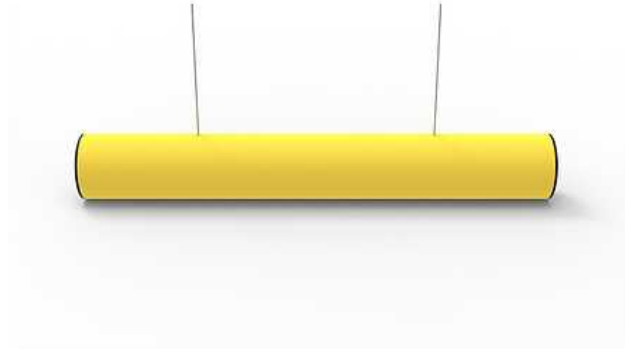

PAPA

The flexible d-flexx height restriction Papa is the optimal solution for marking driveways, gates and other areas with low clearance heights. The robust construction enables long-term use in industry and thus reduces maintenance costs. The eye-catching coloring ensures increased attention. The pre-assembled product is mounted using the suspension device included in the scope of delivery, which can be attached to the ceiling or other components. The fixing material is always included in the delivery.

Width: 140,5 mm

Length: 1000 mm / 1500 mm / 2000 mm

Height: 140,5 mm

FACTS

Material Properties

- Chemical Resistance high - ISO/TR 10358
- Temperature Range -10° up to + 50°
- Recyclability 100%
- Material: Polyethylene

Other

- Color: Yellow / black
- Indoor use: Yes
- Outdoor use: Yes
- Mounting location: Ceiling
- Fixing included: Hanging wire, length 2000 mm

COMBINE WITH

ECHO

JULIET

DELTA 4 BEAM

DELTA COLUMN

CHARLIE